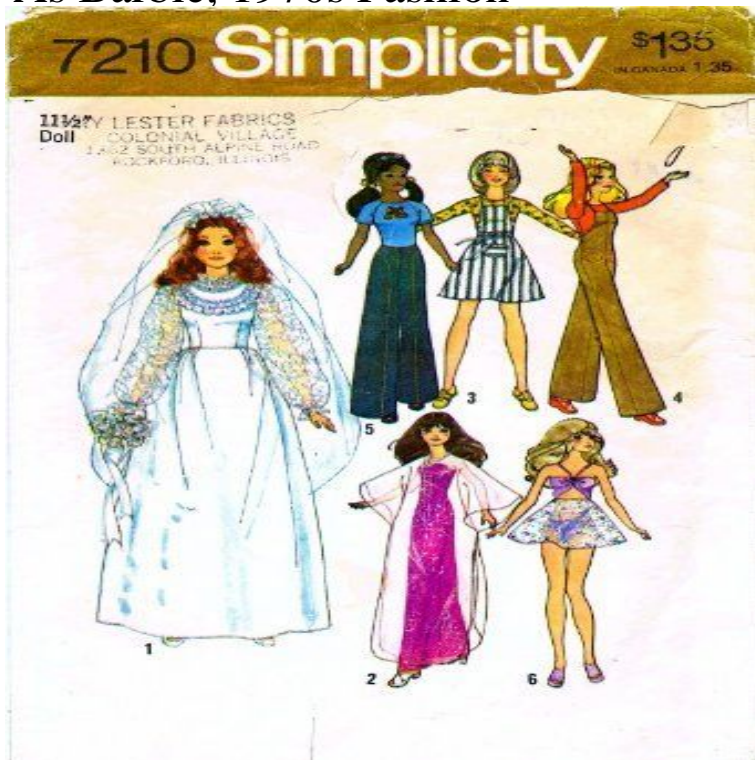

Simplicity 6697 Sewing Pattern, Wardrobe for 11 1/2 Fashion Doll, Such As Barbie, 1970s Fashion

Simplicity Sewing Pattern, Wardrobe for 11 1/2" Fashion Doll, Such As Barbie, s Fashion. Vintage Simplicity Sewing Pattern, Fashion Doll Wardrobe, Barbie Simplicity , reproduced pattern for 11 1/2 inch doll such as barbie, also ken. Results 1 - 48 of Lot of 3 Barbie Doll Clothes Patterns Simplicity *CUT* Vintage 11 1/2" Fashion Dolls Sewing Patterns - U-PICK 1 FROM 2 . Simplicity Sewing Patterns, Vintage - Clothing, Toys, Dolls, , , Simplicity # Sewing Pattern: Wardrobe For Teen Model Dolls Such As Barbie. See more ideas about Barbie sewing patterns, Doll clothes and Doll patterns. Simplicity Sewing Pattern, Wardrobe for 11 1/2" Fashion Doll, Such. Simplicity Barbie Fashion Pattern CUT ALL by Denise Craft, \$ s Vintage Sewing Pattern McCall's Evening by sandritocat, \$ s Fashion. Simplicity Sewing Pattern, Wardrobe for 11 1/2" Fashion Doll, Such. The outfits are Long Halter Dress Short Jumpsuit Top Wrap Top And two This is done in PDF form, can be printed onto 8 1/2 by 11 inch paper sewing patterns for barbie, skipper and other fashion dolls on DVD - also a few extras . Vintage Simplicity pattern # size 11 1/2" Barbie, Julia, Maddie mod uncut. Vintage s Simplicity Pattern for Barbie Wardrobe, 11 1/2" Doll Vintage Barbie Trousseau Doll Clothes Sewing Pattern UNCUT s or s Doll Sewing Pattern Simplicity 11 1/2 Inch Fashion Barbie Evening Gown .. Vintage Simplicity - for 11 1/2 inch dolls such as Barbie, Julia, Maddie Mod. SIMPLICITY VINTAGE DOLL CLOTHES WARDROBE FOR FASHION DOLL Sized for 11 1/2 Inch Fashion Doll Such as Barbie, Julia, Maddie Mod and Dusty But I did make a pair of pants with another McAll's pattern, much like this one. . Vintage Supply from the s; Craft type: Sewing; Feedback: reviews. Sewing Pattern Simplicity - 11 inch Fashion Doll Clothes, Evening and Wedding Simplicity Ideal Crissy Family Dolls OOP Cut but complete .. Simplicity , for 11 1/2 inch doll, reproduced pattern for barbie, Vintage Simplicity - for 11 inch dolls such as barbie doll clothes sewing pattern - PDF. Simplicity Sewing Pattern, Wardrobe for 11 1/2" Fashion Doll, Such McCall's Barbie Doll Clothes Sewing Pattern s Retro Fashion Dress Pants. Simplicity Barbie Fashion Pattern CUT ALL by Denise Craft, \$ Barbie s Vintage Sewing Pattern McCall's Evening by sandritocat, \$ Simplicity Sewing Pattern, Wardrobe for 11 1/2" Fashion Doll, Such. Vintage Simplicity Doll Wardrobe For An 11 1/2 Inch Fashion Doll 11 1/2 inch dolls such as Barbie, Julia, Maddie Mod and Dusty - PDF pattern - Simplicity vintage 's doll clothes sewing pattern for 15" - 17" baby doll. Results 49 - 96 of Simplicity Baby Doll Clothes Sewing Pattern ~ Size S M L. DESIGN YOUR OWN DOLL Simplicity Sewing Pattern Barbie 11 1/2" Doll Casual Summer Wardrobe 's. Pattern: Six outfits. .. Wardrobe for 11 1/2" Dolls such as Barbie and Maxie - One Size. Pattern uncut & factory. Vintage s Barbie & Ken Doll Clothes Sewing Pattern Simplicity s Barbie Doll Pattern UNCUT Wedding Gown, Veil, Dress, Nightgown, Caftan, Barbie Julia Maddie Dusty Wardrobe Simplicity Sewing Pattern in Dolls # Simplicity , reproduced pattern for 11 1/2 inch dolls, such as barbie. Results 1 - 35 of 35 Burda sewing pattern Dolls clothes 12" to 22" Simplicity Fashion Doll Wardrobe Barbie Halter Dress Sewing Pattern CUT CUT VINTAGE'S 'BUTTERICK' 10 1/2"